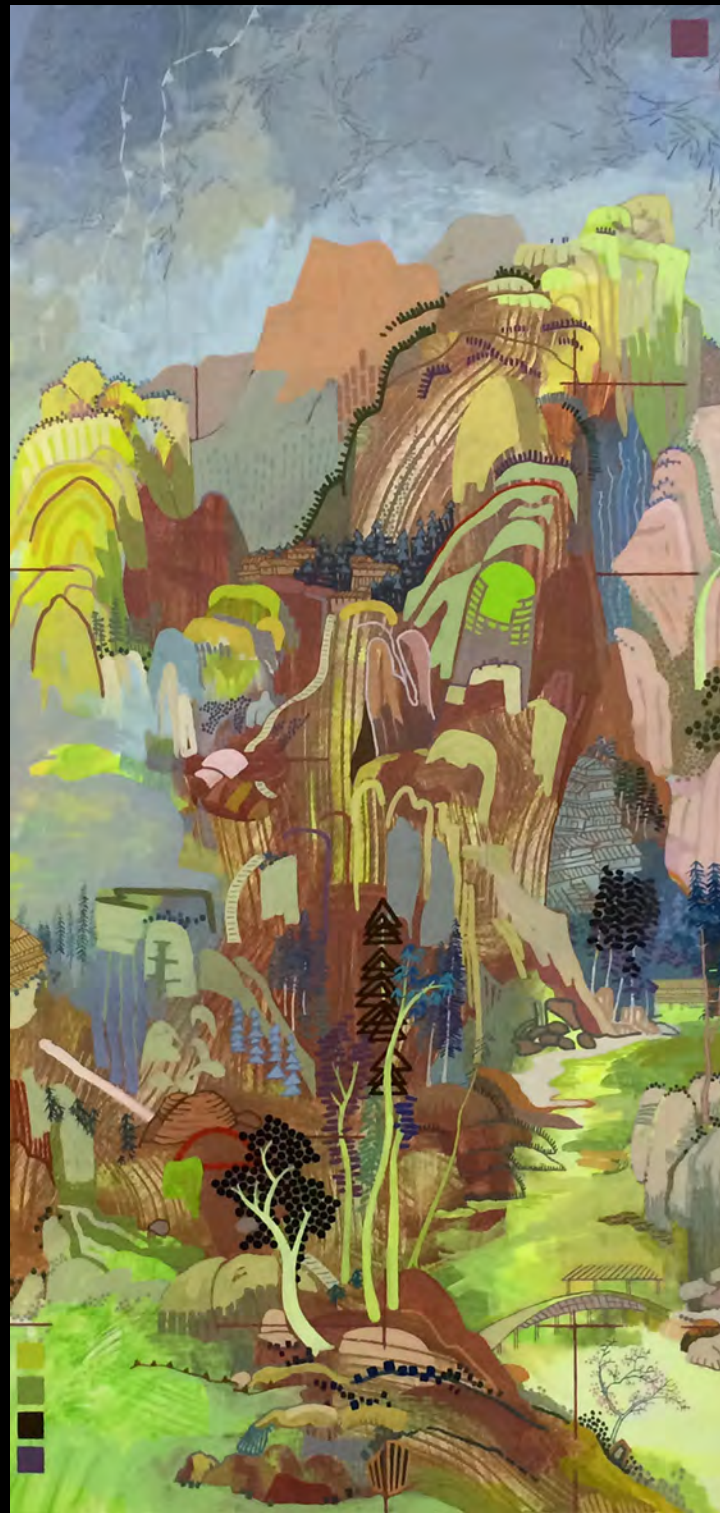

# Coincidence of Opposites

**After Xie Shichen's Listening to the Zither  
Among Streams and Pines, 2018, acrylic on  
paper, 48" x 24.25"**

**After Wang Yuanqi's Landscape After Wu Zhen,**  
2019, acrylic on paper, 48" x 22.625"

**Landscape After Monk Jie, 2018**  
acrylic on paper, 48" x 10.75"

**After Dong Qichang's Spring Mountains Over  
Warm Greenery, 2018, acrylic on paper, 48" x 19.5"**

**Roundabout, 2018**  
acrylic on canvas, 14" x 11"

**Roundabout No. 2**, 2018  
acrylic on panel, 11" x 14"

**Roundabout No. 3**, 2018  
acrylic on panel, 11" x 14"

**Polyfolly No. 1**, 2017  
acrylic on canvas, 14" x 11"

**Polyfolly No. 2, 2017**  
acrylic on canvas, 14" x 11"

## Exhibition Price List

<b>After Xie Shichen's Listening to the Zither Among Streams and Pines, 2018</b> acrylic on paper, 48" x 24.25"	<b>Sold</b>
<b>After Wang Yuanqi's Landscape After Wu Zhen, 2018</b> acrylic on paper, 48" x 22.625"	NFS
<b>Landscape After Monk Jie, 2018</b> acrylic on paper, 48" x 10.75"	NFS
<b>After Dong Qichang's Spring Mountains Over Warm Greenery, 2018</b> acrylic on paper, 48" x 19.5"	\$2600
<b>Roundabout, 2018</b> acrylic on canvas board, 14" x 11"	\$600
<b>Roundabout No. 2, 2018</b> acrylic on panel, 11" x 14"	\$600
<b>Roundabout No. 3, 2018</b> acrylic on panel, 11" x 14"	\$600