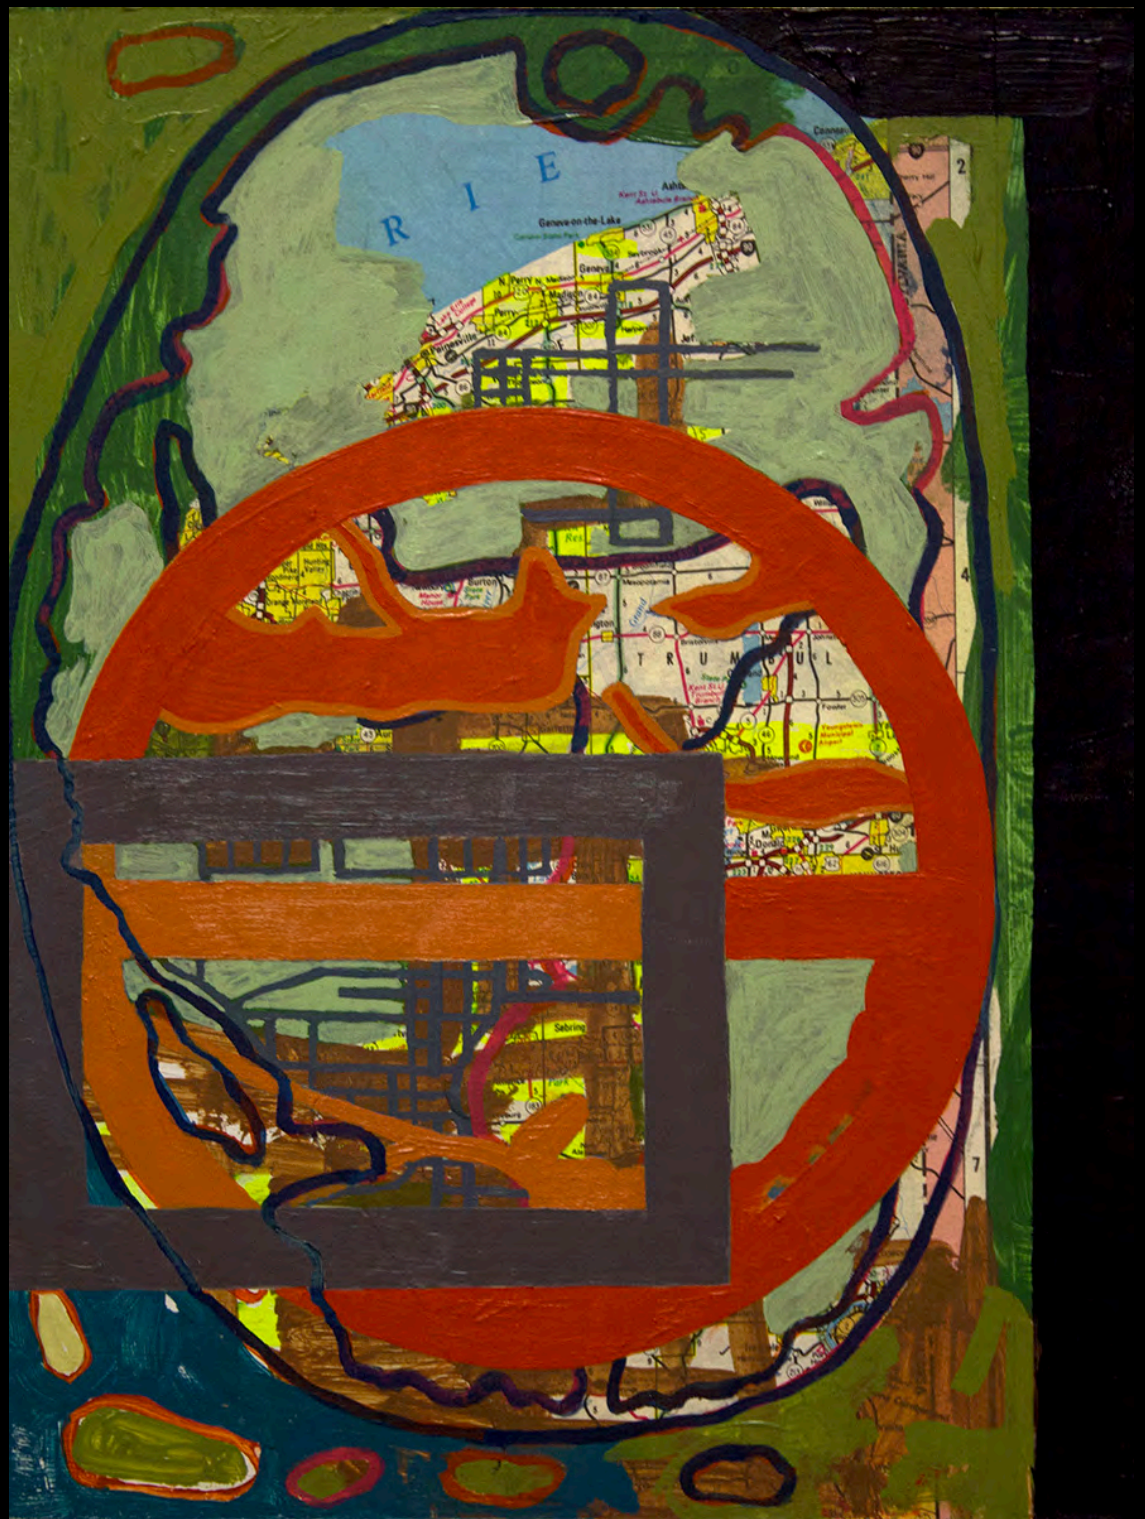

# Coincidence of Opposites

**After Xie Shichen's Listening to the Zither  
Among Streams and Pines, 2018, acrylic on  
paper, 48" x 24.25"**

**After Wang Yuanqi's Landscape After Wu Zhen,**  
2019, acrylic on paper, 48" x 22.625"

**Landscape After Monk Jie, 2018**  
acrylic on paper, 48" x 10.75"

**After Dong Qichang's Spring Mountains Over  
Warm Greenery, 2018, acrylic on paper, 48" x 19.5"**

**Roundabout, 2018**  
acrylic on canvas, 14" x 11"

**Roundabout No. 2**, 2018  
acrylic on panel, 11" x 14"

**Roundabout No. 3**, 2018  
acrylic on panel, 11" x 14"

**Polyfolly No. 1**, 2017  
acrylic on canvas, 14" x 11"

**Polyfolly No. 2, 2017**  
acrylic on canvas, 14" x 11"

**Polyfolly No. 3**, 2017  
acrylic on canvas, 14" x 11"

**Polyfolly No. 4, 2018**  
acrylic on panel, 14" x 11"

**Reclaimed**, 2018-19  
acrylic and collage on panel, 11.5" x 8.625"

**Recurrence, 2013**  
acrylic on paper, 30" x 22"